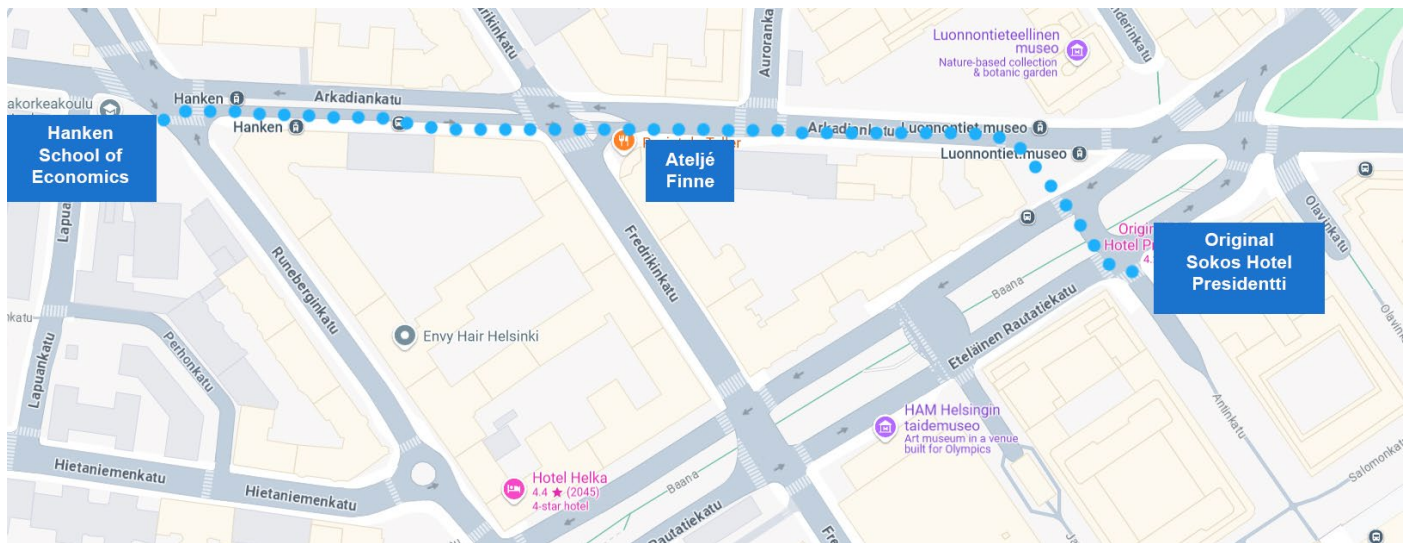

From Original Sokos Hotel Presidentti to Hanken School of Economics

Hanken School of Economics (address Arkadiankatu 22) is located about 500 metres from the hotel. When exiting the hotel, cross the street to Arkadiankatu street. Continue left along Arkadiankatu until you reach the Runeberginkatu street. Entrance to Hanken is located on the street corner. See the map below.

The workshop will take place in auditorium **Futurum**.

Hanken School of Economics address: Arkadiankatu 22, Helsinki

Workshop Dinner, Restaurant Ateljé Finne

The workshop dinner will take place at Restaurant Ateljé Finne (address: Arkadiankatu 14), on Thursday evening at 19:30. The restaurant is located about halfway between Hanken School of Economics and the hotel (see map above).