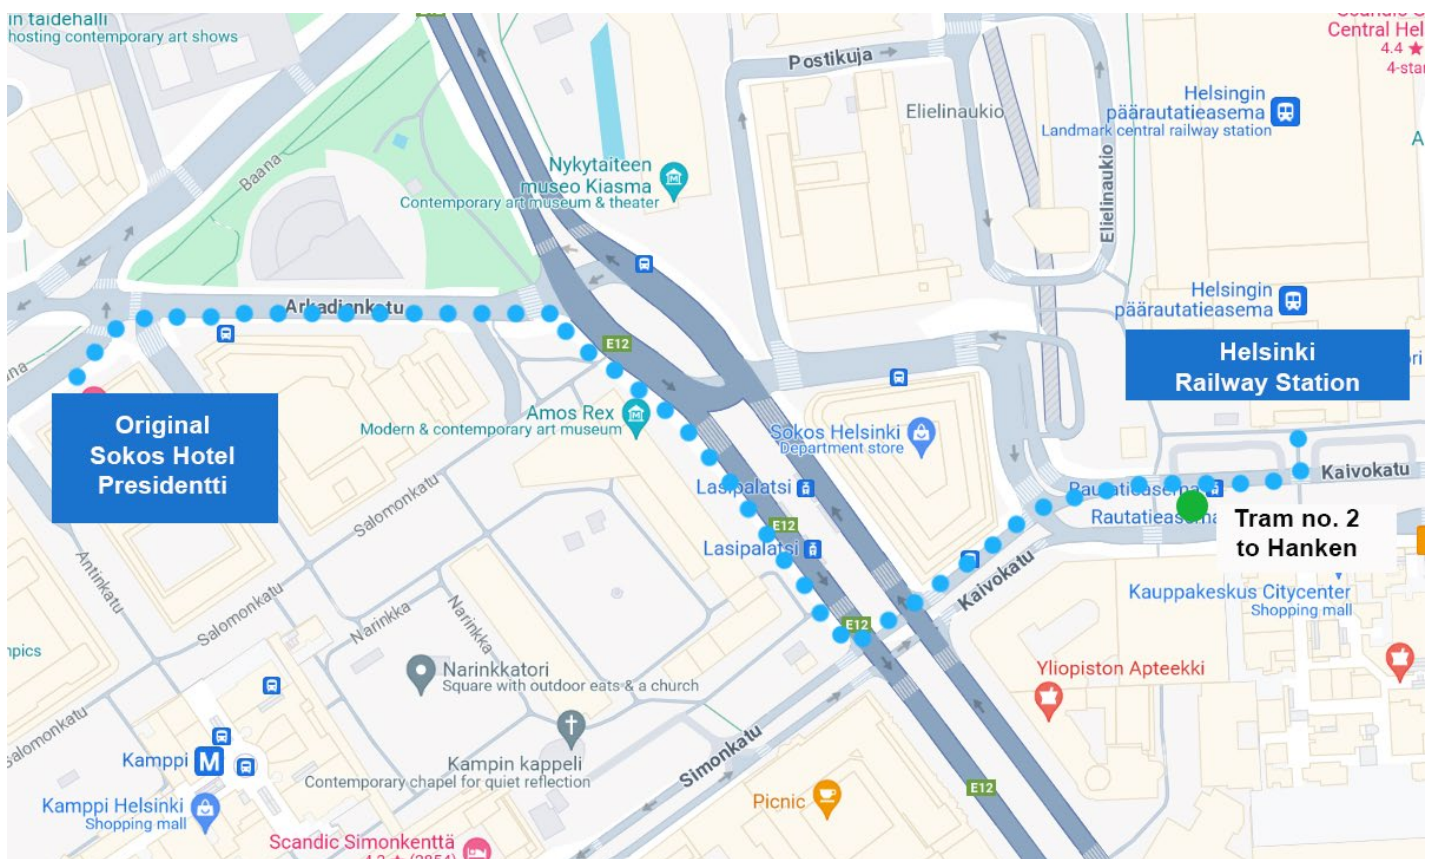

From Helsinki Airport to Original Sokos Hotel Presidentti / Hanken School of Economics

[The Original Sokos Hotel Presidentti](#) is easily reached by taking the airport train to the Helsinki Central Railway Station. The train departs from the airport terminal and the journey takes about 30 minutes. Both trains I and P to both directions take you to the Helsinki Central Railway Station. The train ticket is 4.10 euros (zones ABC) and can be purchased at the ticket machines on the platform, at the convenience store R-Kioski, or on [the HSL mobile app](#). Please note that the tickets cannot be purchased on the train, so make sure to purchase your ticket before boarding the train. The Helsinki Central Railway Station can also be reached by bus from the Helsinki Airport. More information on the public transport connections from the airport can be found [here](#).

The hotel is located about 700 meters from the railway station and is easiest to reach by foot. When exiting the railway station through the main entrance, first turn right on Kaivokatu street, then right on Mannerheimintie street, and finally left on Arkadiankatu street. After about 200 meters, the hotel is on your left. See the map below.

Original Sokos Hotel Presidentti address: Eteläinen Rautatiekatu 4, Helsinki

From Original Sokos Hotel Presidentti to Hanken School of Economics

Hanken School of Economics (address Arkadiankatu 22) is located about 500 metres from the hotel. When exiting the hotel, cross the street to Arkadiankatu street. Continue left along Arkadiankatu until you reach the Runeberginkatu street. Entrance to Hanken is located on the street corner. See the map below.